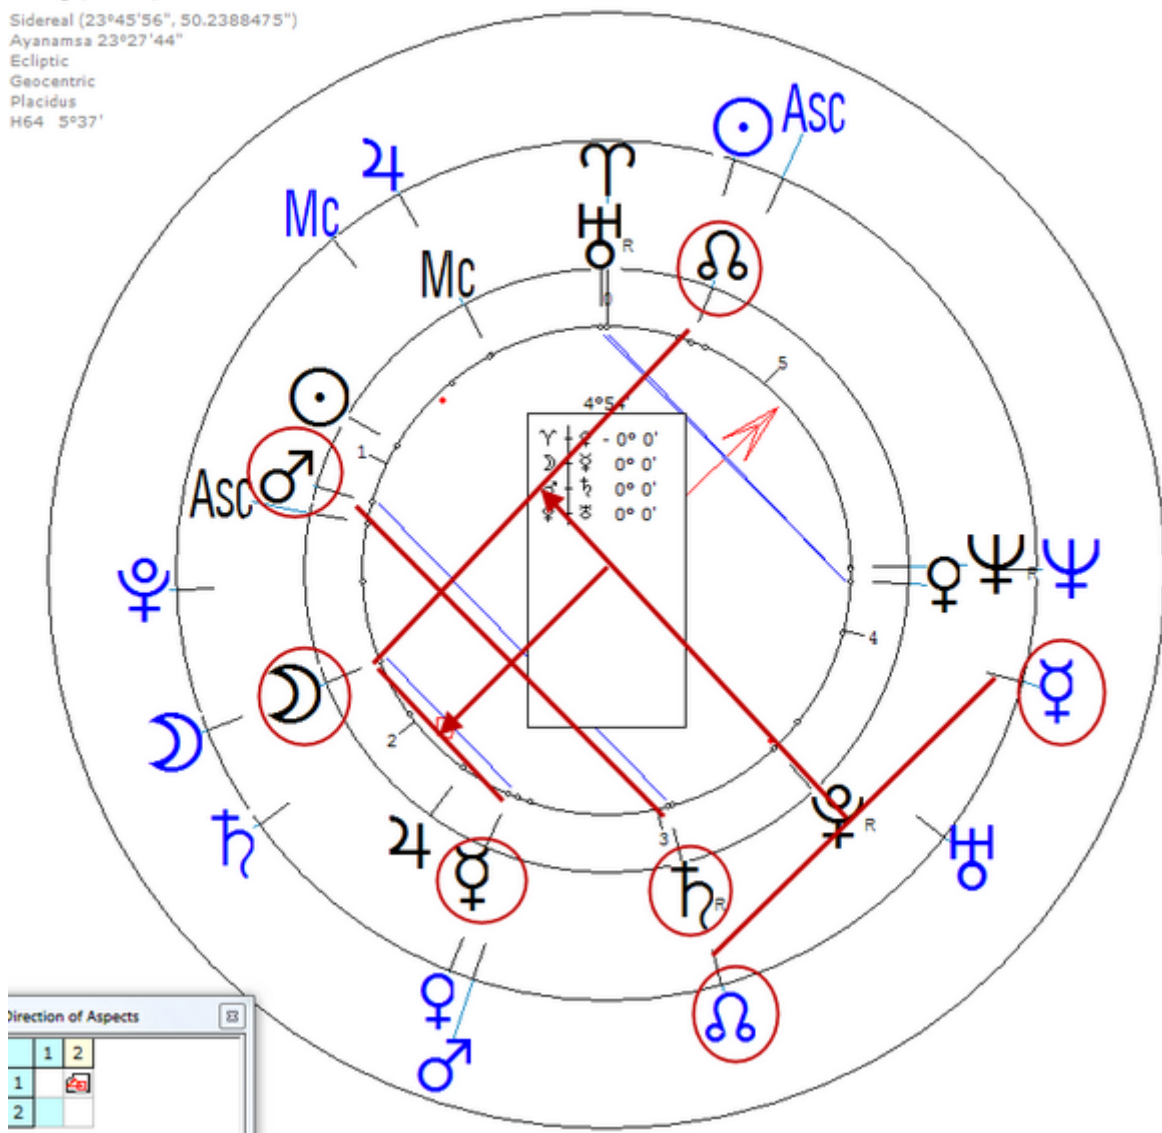

Smith, Benjamin

22 March 1978 at 15:09 (= 3:09 PM)Chicago, Illinois, 41n51, 87w39
American homicide.

<https://www.astro.com/astro-databank/Smith,_Benjamin>

Death by Suicide 4 July 1999 at 12:00 noon in Salem, IL (Self-inflicted
gunshot wounds, age 21)

Progressed Lunar Return (Harmonic 64)

Lunar ♀/♁ = ☽_n/♀_n = ☽_n/♁_n = ♂_n/♃_n

Smith, Benjamin
22 March 1978 Wed 15:09 (GMT-6) 41n51 87w39
Chicago, Illinois, USA
Sidereal (23°45'56", 50.2388475")
Ayanamsa 23°27'44"
Ecliptic
Geocentric
Placidus
H64 5°37'